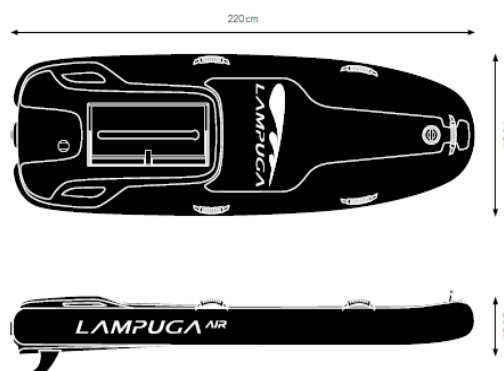

Velocità
fino a 50 km / h

Batteria
fino a 45 minuti

Il motore
14 cavalli

ricarica
fino a 120 minuti

Peso
38 kg (batteria circa 20 kg)

guida per l'utente del pacchetto lampuga air

70 cm   23 cm

TECHTALK

LAMPUGA AIR

SPEED
up to 50 km/h

BATTERY
up to 45 minutes

ENGINE
14 horsepower

CHARGING
120 minutes

WEIGHT
38 kg

WINDPRODUCTION Simone Fiaschi

Via Tirreno , 119 (PI) 56016 Italy

Email: wind@windproduction.it

Cell. +39-338/6440072

Tel. 39 0586/942859

Fax+39 0586/942859

Skype: simon.simon78

Web site www.windproduction.eu